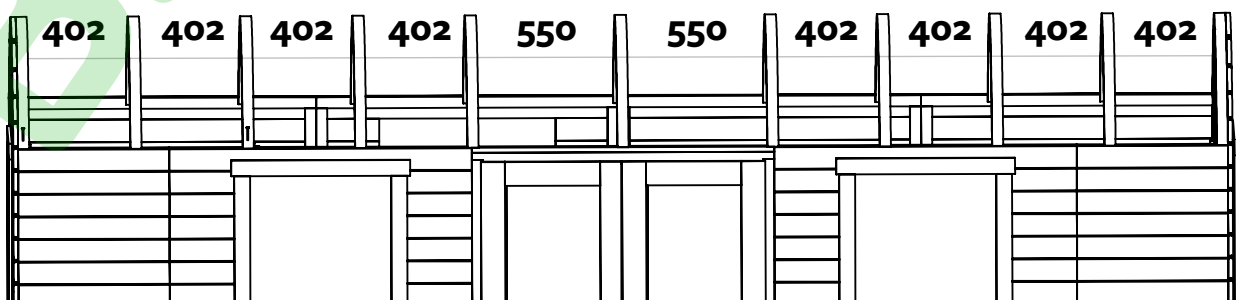

PACKING LIST

1/2

element no.	element,s name	quantity	dimension (mm)	specify
1.1	bottom frame	4	44X94X2368	
1.2	bottom frame	4	44X94X1000	
2.1	bottom beam	7	44X120X3550	
2.2	bottom beam	7	44X120X1162	
2.3	bottom beam connection bar	7	44X120X1600	
2.4	bottom beam	2	44X120X2368	
3	floorboard	52	19X94X2368	
3.1	floorboard	1	19X90X2368	first
4.1	side wall right	2	753X1890	
4.2	side wall left	2	753X1890	
4.3	side wall with open window	1	900X1890	
4.4	side wall	1	900X1890	
5.1	back wall	4	1200X1890	
5.2	front wall with non open window	2	1200X1890	
6	front wall	2	600X1890	
7	inner arch support	9	455X2406	
8	outer arch support, covered	2	420X2406	with panel
9.1	roof board	1+1	19X59X3258	first/last
9.2	roof board	1+1	19X59X2068	first/last
10.1	roof board	40	19X70X3258	
10.2	roof board	40	19X70X2068	
11	stairs side	1+1	44X120X1205	45* //
12	stairs tread	5	41X148X1200	
12.1	handrail post	1+1	68X68X1000	left/right
12.2	handrail	1+1	720X1170	left/right
13.1	front and back walls cover slat	11	13X70X1846	
13.2	side walls edge cover slat	4	13X70X1942	end 37*
13.3	side walls middle cover slat	4	13X70X2260	end 15*
14	the upper feather key	4	28X44X2663	edge 37*
15	door	1	1200X1850	
16.1	planter box	6	17X90X650	
16.2	planter box	4	17X90X150	

- bolt M10x70/110 - 4+4**
- washer M10 - 16**
- nut M10 - 8**

**carrier plate
170x35**

4,5x80	10
3,5x40	144
carrier plate R/L	9+9

4,5x80	28
3,5x40	112
80x80x40	14

2x50	510
------	-----

4,5x80	60
4,5x70	36

4,5x80	12
4x60	22
20x20x40	18
3,5x40	72

3,5x40	30
2x50	480

4,5x80	20
--------	----

40x40x40

40x40x40	1
80x80x40	2
3,5x40	24

80x80x40

13.2

13.3

13.3

5x120	2
4x70	4
4x60	16
4x50	2

Planter box

3,5x40	28
---------------	-----------