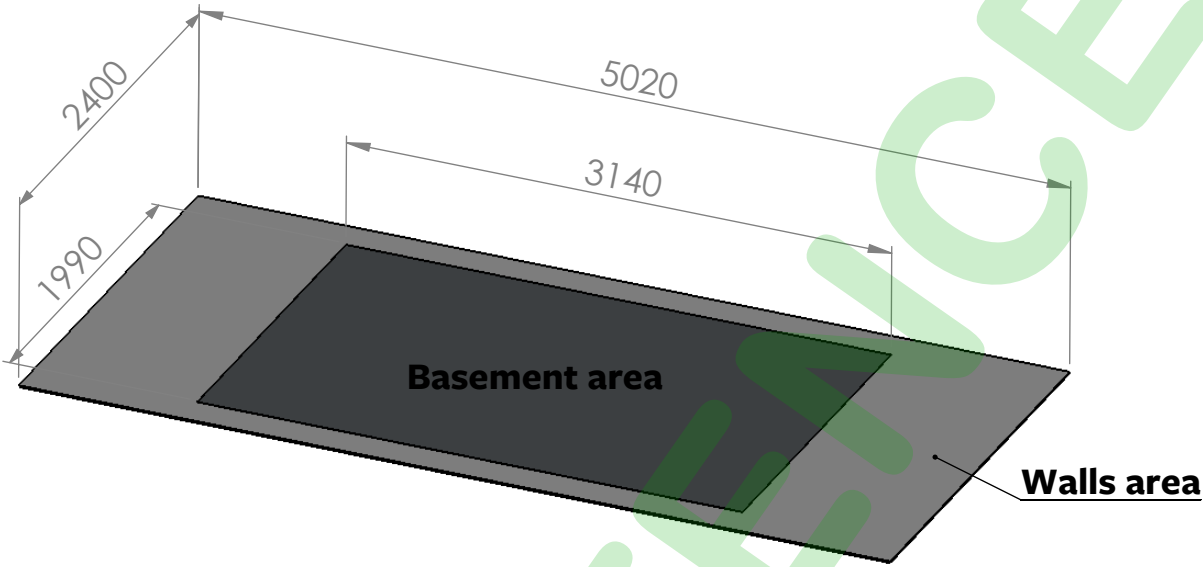

Attention! This wagon must be based on adjustable legs and is not moveable!