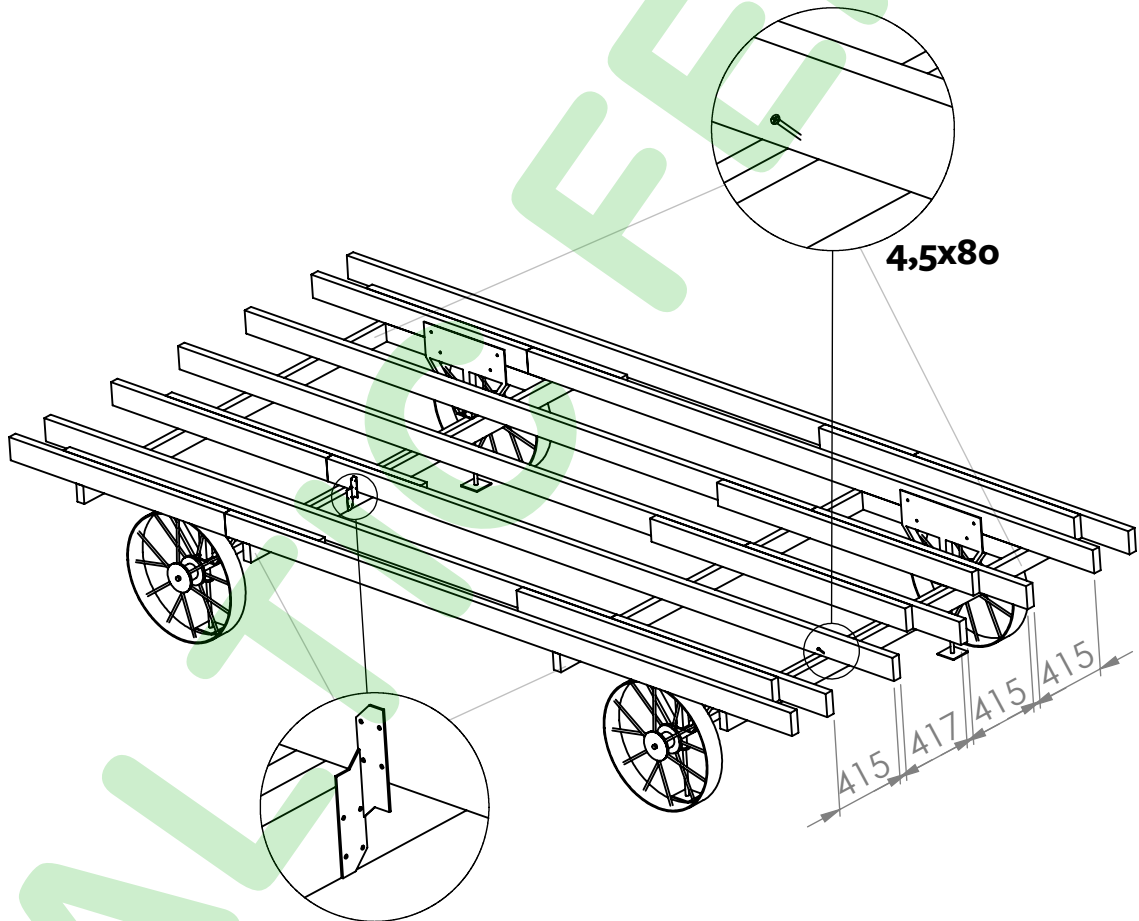

**carrier plate
170x35**

4,5x80	10
3,5x40	144
carrier plate R/L	9+9