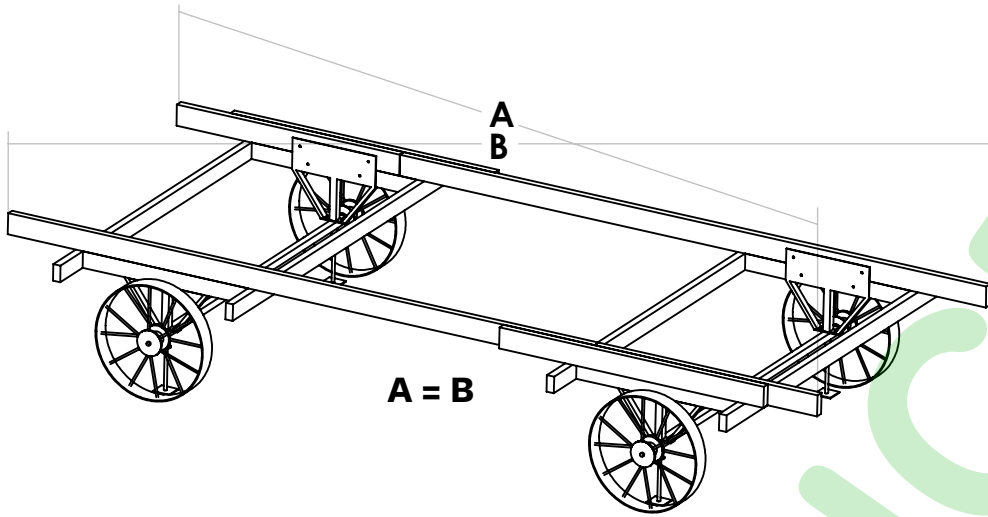

**carrier plate
170x35**

4,5x80	10
3,5x40	144
carrier plate R/L	9+9