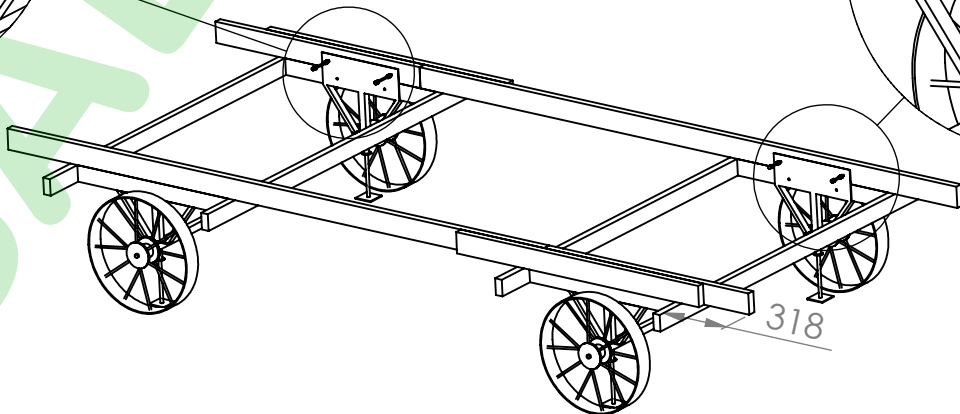

Nr	Metal parts	Qty
A	wagon wheel	4
B	wagon wheel,s washer	4
C	wheel,s splint	4
D	wagon axle	2
E	support	4
F	adjustable support leg	4
G	adjustable leg,s nut	4
	fasteners set	
	assembly instruction	

BALTIC FENCE

Attention! This wagon must be based on adjustable legs and is not moveable!

1.1+1.2

4,5x80 - 16

base + 1.1 - 1.2

bolt M10x70 - 8
washer M10 - 16
nut M10 - 8

bolt M10x110

bolt M10x70

base + 2.1 - 2.2 - 2.3

- bolt M10x70/110 - 4+4**
- washer M10 - 16**
- nut M10 - 8**

**carrier plate
170x35**

4,5x80	10
3,5x40	144
carrier plate R/L	9+9

4,5x80	28
3,5x40	112
80x80x40	14

2x50	510
------	-----

4,5x80	60
4,5x70	36

4,5x80	12
4x60	22
20x20x40	18
3,5x40	72

3,5x40	30
2x50	480

4,5x80	20
--------	----

40x40x40

40x40x40	1
80x80x40	2
3,5x40	24

80x80x40

13.2

13.3

13.3