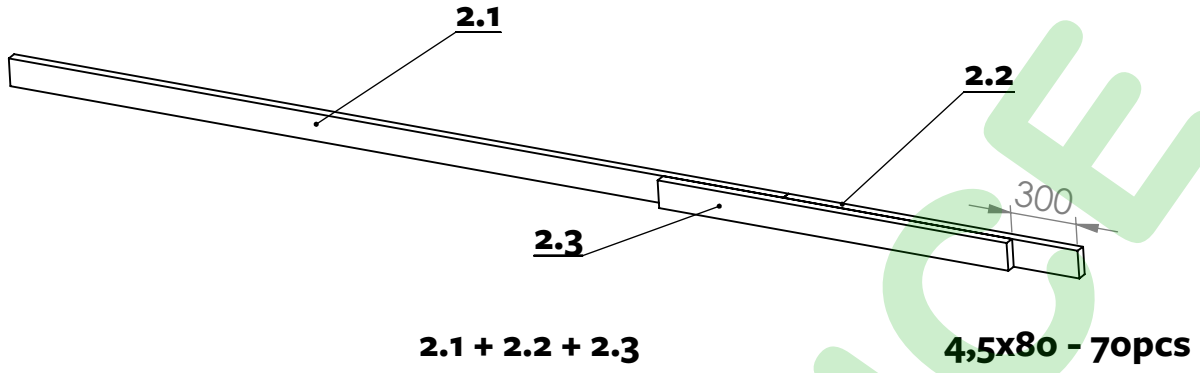

Nr	Metal parts	Qty
A	wagon wheel	4
B	wagon wheel,s washer	4
C	wheel,s splint	4
D	wagon axle	2
E	support	4
F	adjustable support leg	4
G	adjustable leg,s nut	4
	fasteners set	
	assembly instruction	

BALTIC FENCE

Attention! This wagon must be based on adjustable legs and is not moveable!

1.1+1.2

4,5x80 - 16

base + 1.1 - 1.2

bolt M10x70 - 8
washer M10 - 16
nut M10 - 8

bolt M10x110

bolt M10x70

base + 2.1 - 2.2 - 2.3

- bolt M10x70/110 - 4+4**
- washer M10 - 16**
- nut M10 - 8**

**carrier plate
170x35**

4,5x80	10
3,5x40	144
carrier plate R/L	9+9

4,5x80	28
3,5x40	112
80x80x40	14

2x50	510
------	-----

4,5x80	60
4,5x70	36

4,5x80	12
4x60	22
20x20x40	18
3,5x40	72

3,5x40	30
2x50	480

4,5x80	20
--------	----

40x40x40

40x40x40	1
80x80x40	2
3,5x40	24

80x80x40

13.2

13.3

13.3