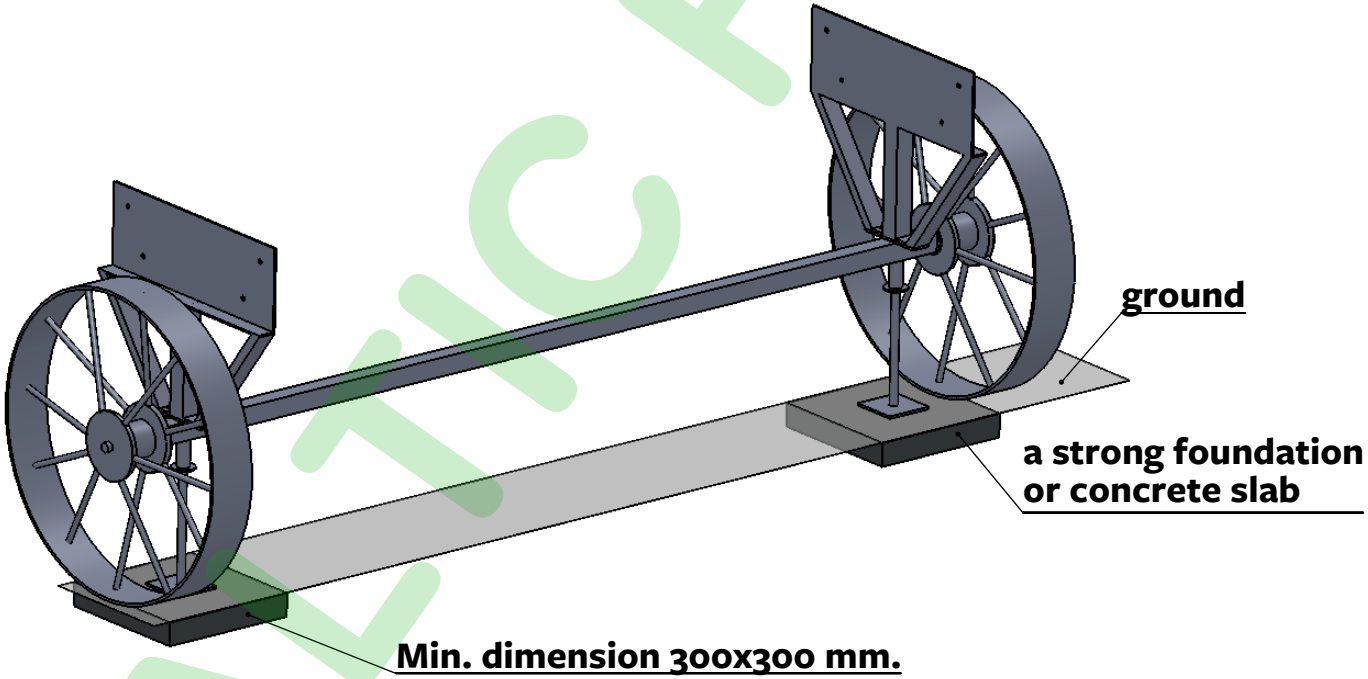

Attention! This wagon must be based on adjustable legs and is not moveable!