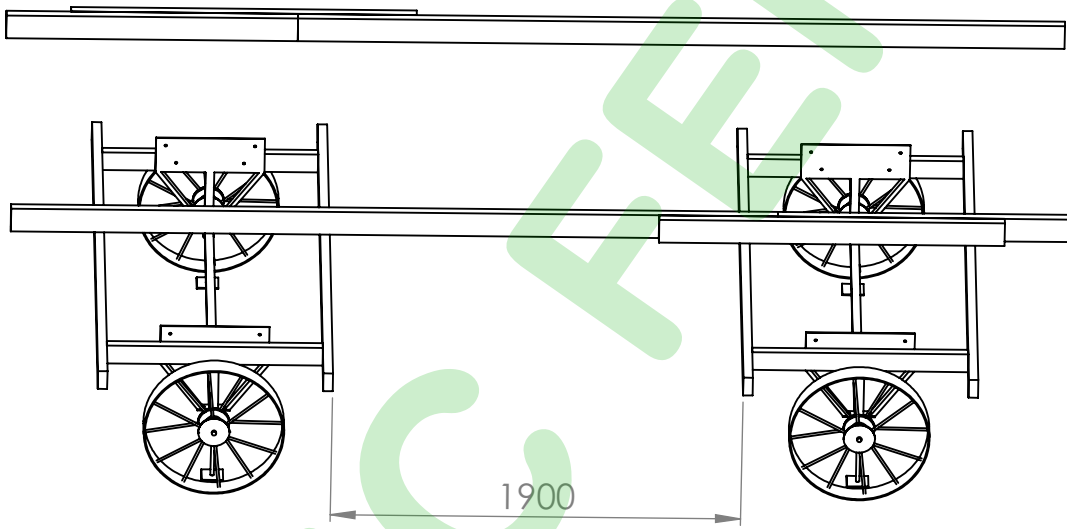

Nr	Metal parts	Qty
A	wagon wheel	4
B	wagon wheel,s washer	4
C	wheel,s splint	4
D	wagon axle	2
E	support	4
F	adjustable support leg	4
G	adjustable leg,s nut	4
	fasteners set	
	assembly instruction	

BALTIC FENCE

Attention! This wagon must be based on adjustable legs and is not moveable!

1.1+1.2

4,5x80 - 16

base + 1.1 - 1.2

bolt M10x70 - 8
washer M10 - 16
nut M10 - 8

bolt M10x110

bolt M10x70

base + 2.1 - 2.2 - 2.3

- bolt M10x70/110 - 4+4**
- washer M10 - 16**
- nut M10 - 8**

**carrier plate
170x35**

4,5x80	10
3,5x40	144
carrier plate R/L	9+9

4,5x80	28
3,5x40	112
80x80x40	14

2x50	510
------	-----

4,5x80	60
4,5x70	36

4,5x80	12
4x60	22
20x20x40	18
3,5x40	72

3,5x40	30
2x50	480

4,5x80	20
--------	----

40x40x40

40x40x40	1
80x80x40	2
3,5x40	24

80x80x40

13.2

13.3

13.3