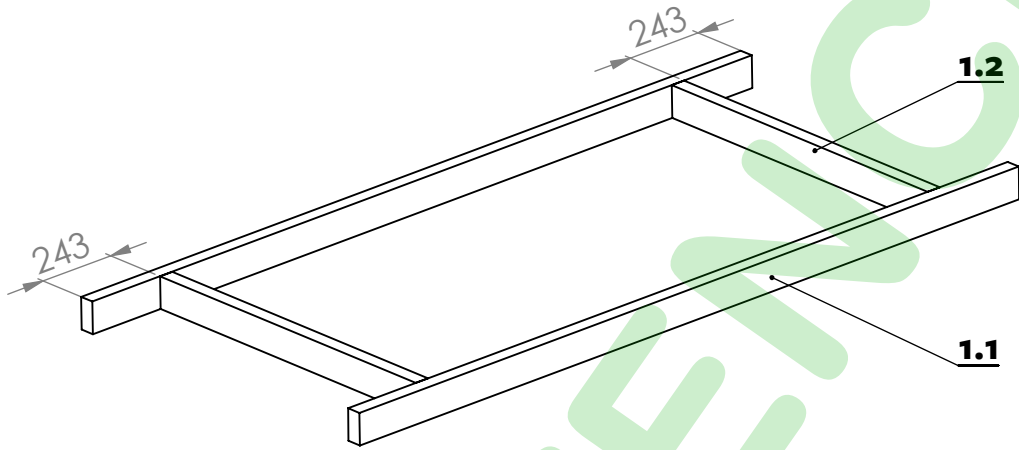

PACKING LIST

1/2

element no.	element,s name	quantity	dimension (mm)	specify
1.1	bottom frame	4	44X94X2368	
1.2	bottom frame	4	44X94X1000	
2.1	bottom beam	7	44X120X3550	
2.2	bottom beam	7	44X120X1162	
2.3	bottom beam connection bar	7	44X120X1600	
2.4	bottom beam	2	44X120X2368	
3	floorboard	52	19X94X2368	
3.1	floorboard	1	19X90X2368	first
4.1	side wall right	2	753X1890	
4.2	side wall left	2	753X1890	
4.3	side wall with open window	1	900X1890	
4.4	side wall	1	900X1890	
5.1	back wall	4	1200X1890	
5.2	front wall with non open window	2	1200X1890	
6	front wall	2	600X1890	
7	inner arch support	9	455X2406	
8	outer arch support, covered	2	420X2406	with panel
9.1	roof board	1+1	19X59X3258	first/last
9.2	roof board	1+1	19X59X2068	first/last
10.1	roof board	40	19X70X3258	
10.2	roof board	40	19X70X2068	
11	stairs side	1+1	44X120X1205	45* //
12	stairs tread	5	41X148X1200	
12.1	handrail post	1+1	68X68X1000	left/right
12.2	handrail	1+1	720X1170	left/right
13.1	front and back walls cover slat	11	13X70X1846	
13.2	side walls edge cover slat	4	13X70X1942	end 37*
13.3	side walls middle cover slat	4	13X70X2260	end 15*
14	the upper feather key	4	28X44X2663	edge 37*
15	door	1	1200X1850	
16.1	planter box	6	17X90X650	
16.2	planter box	4	17X90X150	

Nr	Metal parts	Qty
A	wagon wheel	4
B	wagon wheel,s washer	4
C	wheel,s splint	4
D	wagon axle	2
E	support	4
F	adjustable support leg	4
G	adjustable leg,s nut	4
	fasteners set	
	assembly instruction	

BALTIC FENCE

Attention! This wagon must be based on adjustable legs and is not moveable!

1.1+1.2

4,5x80 - 16

base + 1.1 - 1.2

bolt M10x70 - 8
washer M10 - 16
nut M10 - 8

bolt M10x110

bolt M10x70

base + 2.1 - 2.2 - 2.3

3,5x40	30
2x50	480

4,5x80	20
--------	----

40x40x40

40x40x40	1
80x80x40	2
3,5x40	24

80x80x40

13.2

13.3

13.3