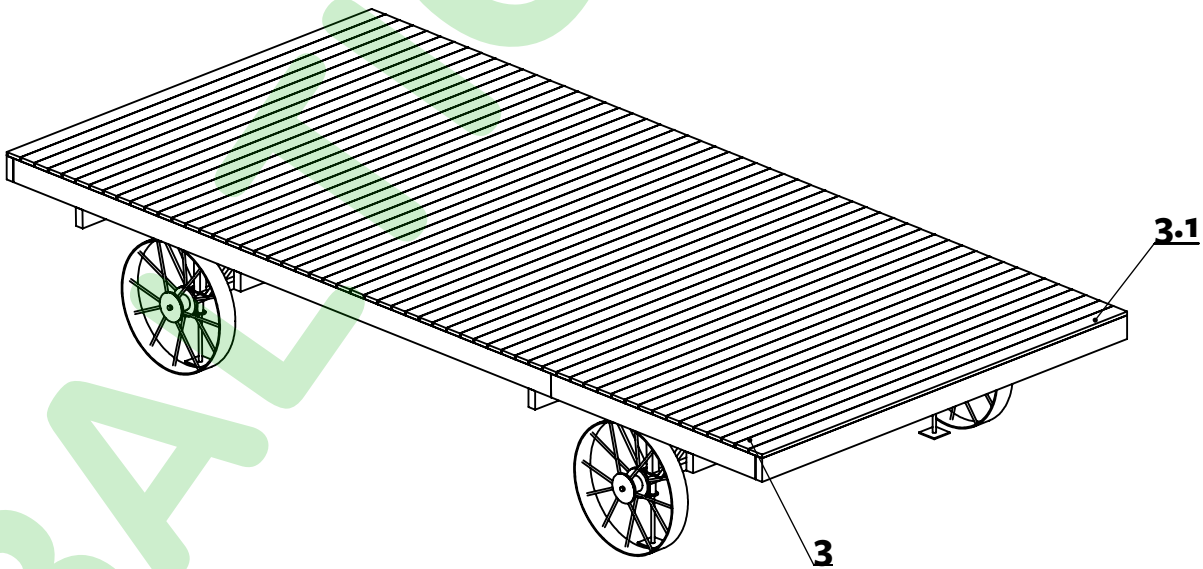

Attention! This wagon must be based on adjustable legs and is not moveable!

1.1+1.2

4,5x80 - 16

base + 1.1 - 1.2

bolt M10x70 - 8
washer M10 - 16
nut M10 - 8

bolt M10x110

bolt M10x70

base + 2.1 - 2.2 - 2.3

- bolt M10x70/110 - 4+4**
- washer M10 - 16**
- nut M10 - 8**

**carrier plate
170x35**

4,5x80	10
3,5x40	144
carrier plate R/L	9+9

4,5x80	28
3,5x40	112
80x80x40	14

2x50	510
------	-----

4,5x80	60
4,5x70	36

4,5x80	12
4x60	22
20x20x40	18
3,5x40	72

3,5x40	30
2x50	480

4,5x80	20
--------	----

40x40x40

40x40x40	1
80x80x40	2
3,5x40	24

80x80x40

13.2

13.3

13.3