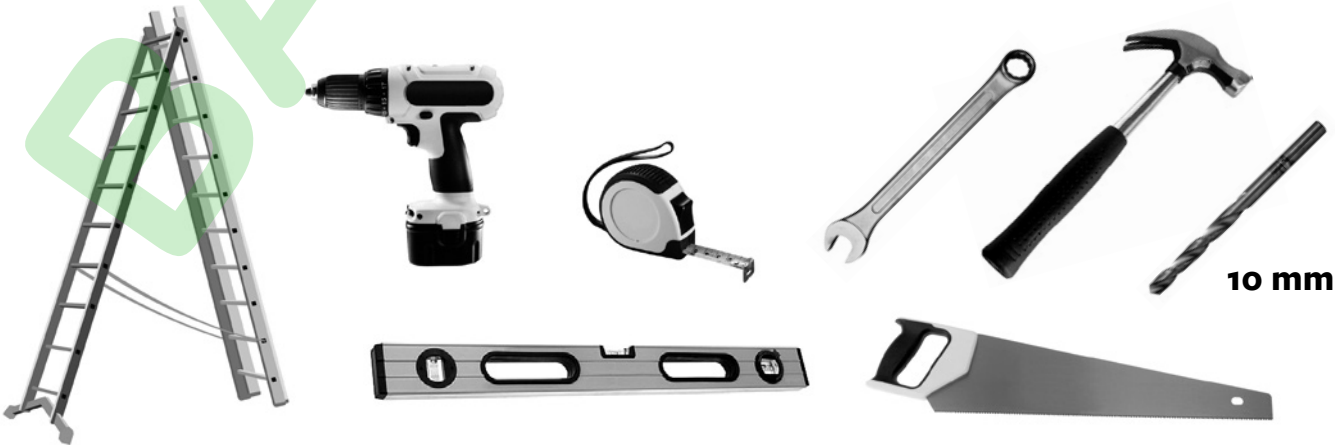

PACKING LIST

1/2

element no.	element,s name	quantity	dimension (mm)	specify
1.1	bottom frame	4	44X94X2368	
1.2	bottom frame	4	44X94X1000	
2.1	bottom beam	7	44X120X3550	
2.2	bottom beam	7	44X120X1162	
2.3	bottom beam connection bar	7	44X120X1600	
2.4	bottom beam	2	44X120X2368	
3	floorboard	52	19X94X2368	
3.1	floorboard	1	19X90X2368	first
4.1	side wall right	2	753X1890	
4.2	side wall left	2	753X1890	
4.3	side wall with open window	1	900X1890	
4.4	side wall	1	900X1890	
5.1	back wall	4	1200X1890	
5.2	front wall with non open window	2	1200X1890	
6	front wall	2	600X1890	
7	inner arch support	9	455X2406	
8	outer arch support, covered	2	420X2406	with panel
9.1	roof board	1+1	19X59X3258	first/last
9.2	roof board	1+1	19X59X2068	first/last
10.1	roof board	40	19X70X3258	
10.2	roof board	40	19X70X2068	
11	stairs side	1+1	44X120X1205	45* //
12	stairs tread	5	41X148X1200	
12.1	handrail post	1+1	68X68X1000	left/right
12.2	handrail	1+1	720X1170	left/right
13.1	front and back walls cover slat	11	13X70X1846	
13.2	side walls edge cover slat	4	13X70X1942	end 37*
13.3	side walls middle cover slat	4	13X70X2260	end 15*
14	the upper feather key	4	28X44X2663	edge 37*
15	door	1	1200X1850	
16.1	planter box	6	17X90X650	
16.2	planter box	4	17X90X150	

Nr	Metal parts	Qty
A	wagon wheel	4
B	wagon wheel,s washer	4
C	wheel,s splint	4
D	wagon axle	2
E	support	4
F	adjustable support leg	4
G	adjustable leg,s nut	4
	fasteners set	
	assembly instruction	

BALTIC FENCE

Attention! This wagon must be based on adjustable legs and is not moveable!

1.1+1.2

4,5x80 - 16

base + 1.1 - 1.2

bolt M10x70 - 8
washer M10 - 16
nut M10 - 8

bolt M10x110

bolt M10x70

base + 2.1 - 2.2 - 2.3