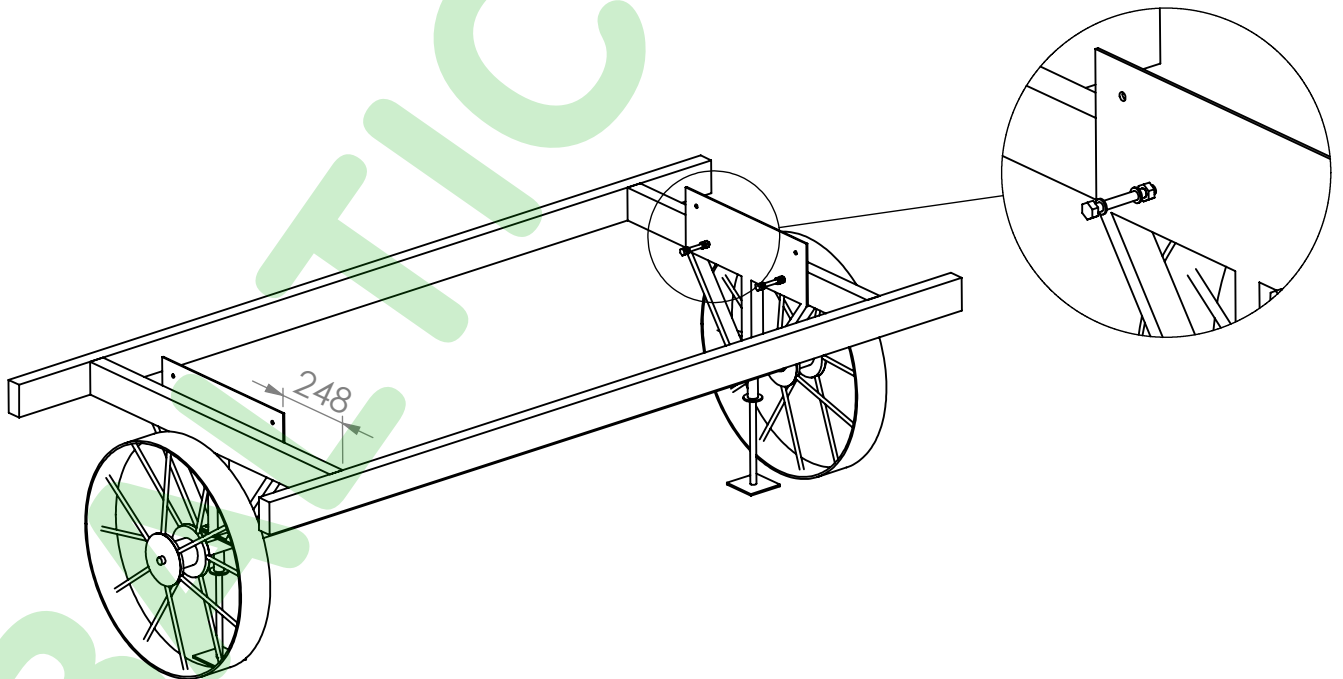

Nr	Metal parts	Qty
A	wagon wheel	4
B	wagon wheel,s washer	4
C	wheel,s splint	4
D	wagon axle	2
E	support	4
F	adjustable support leg	4
G	adjustable leg,s nut	4
	fasteners set	
	assembly instruction	

BALTIC FENCE

Attention! This wagon must be based on adjustable legs and is not moveable!

1.1+1.2

4,5x80 - 16

base + 1.1 - 1.2

bolt M10x70 - 8
washer M10 - 16
nut M10 - 8

bolt M10x110

bolt M10x70

base + 2.1 - 2.2 - 2.3