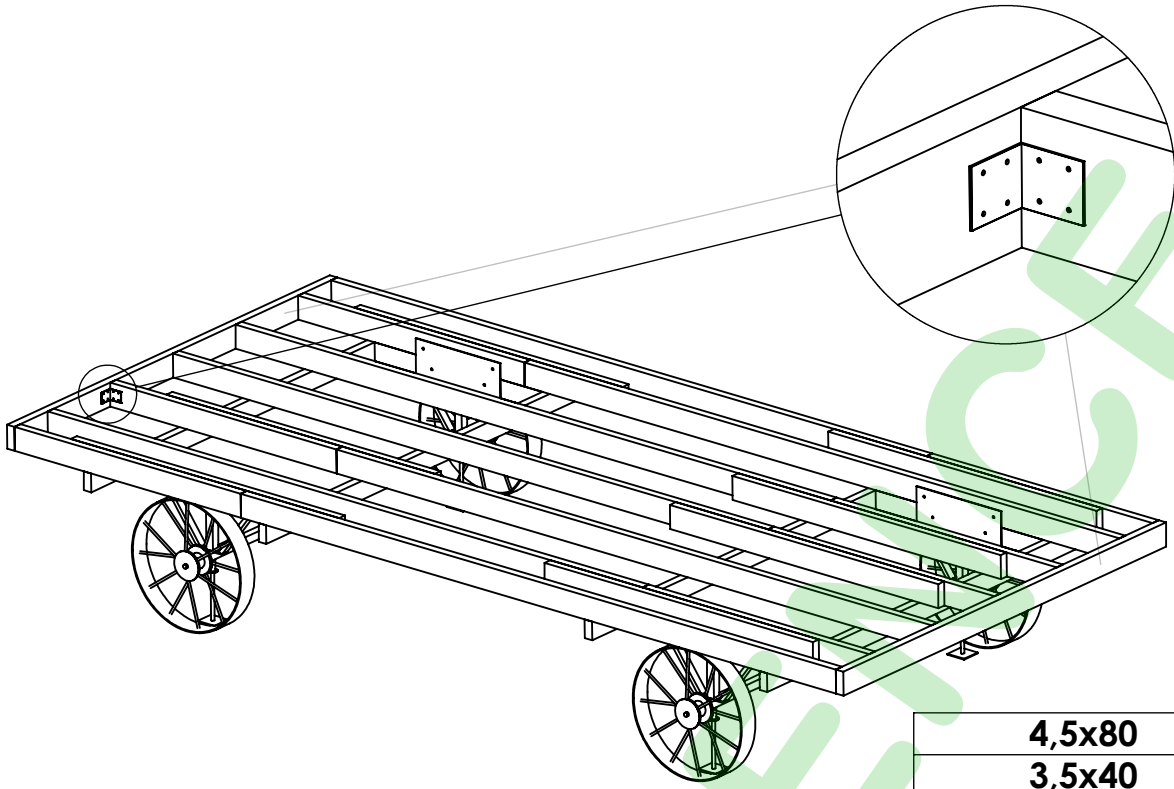

4,5x80	28
3,5x40	112
80x80x40	14