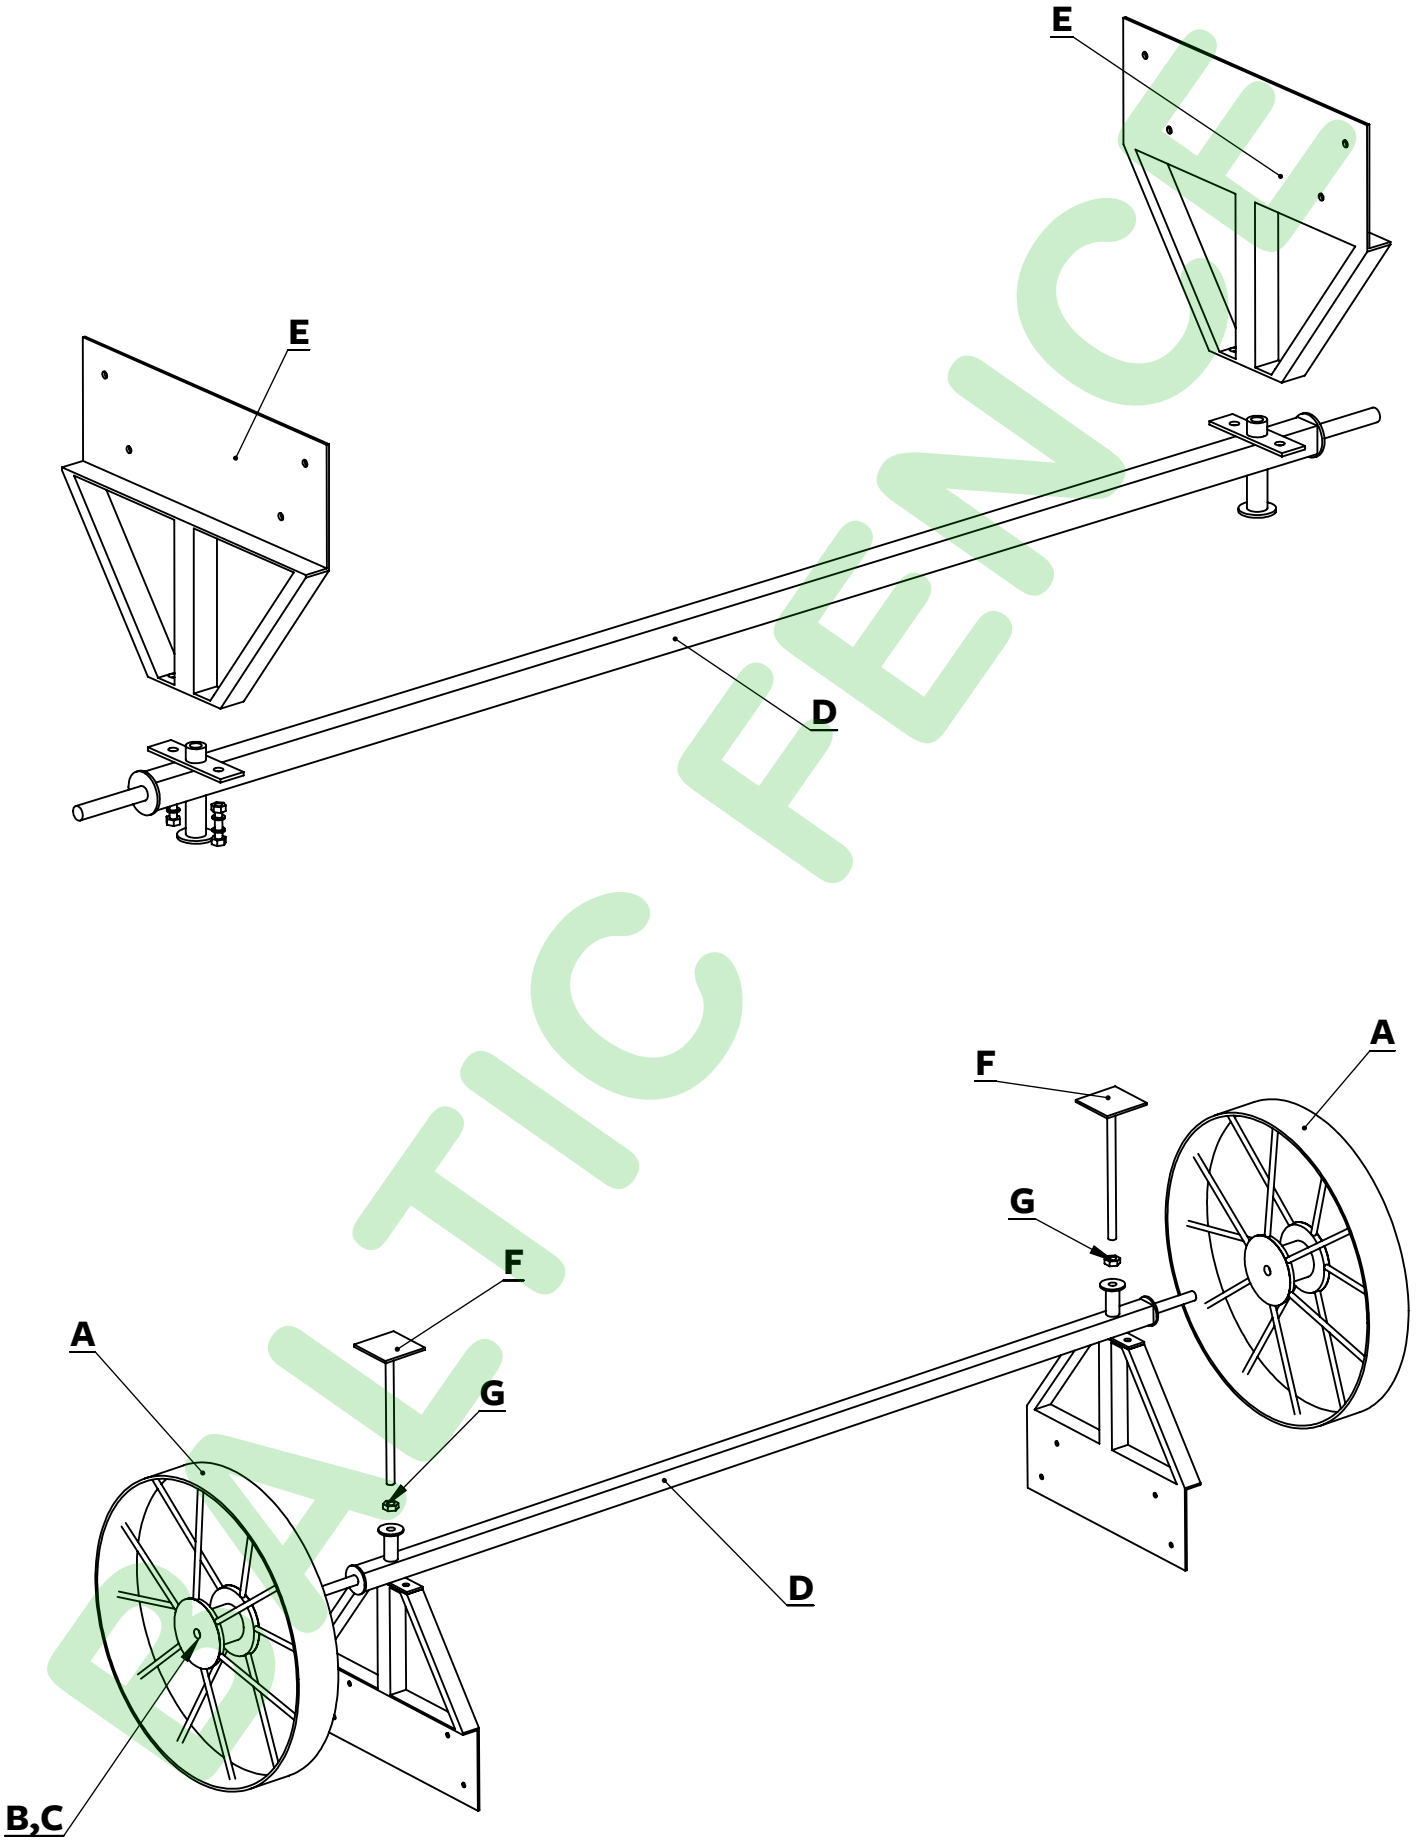

PACKING LIST

1/2

element no.	element,s name	quantity	dimension (mm)	specify
1.1	bottom frame	4	44X94X2368	
1.2	bottom frame	4	44X94X1000	
2.1	bottom beam	7	44X120X3550	
2.2	bottom beam	7	44X120X1162	
2.3	bottom beam connection bar	7	44X120X1600	
2.4	bottom beam	2	44X120X2368	
3	floorboard	52	19X94X2368	
3.1	floorboard	1	19X90X2368	first
4.1	side wall right	2	753X1890	
4.2	side wall left	2	753X1890	
4.3	side wall with open window	1	900X1890	
4.4	side wall	1	900X1890	
5.1	back wall	4	1200X1890	
5.2	front wall with non open window	2	1200X1890	
6	front wall	2	600X1890	
7	inner arch support	9	455X2406	
8	outer arch support, covered	2	420X2406	with panel
9.1	roof board	1+1	19X59X3258	first/last
9.2	roof board	1+1	19X59X2068	first/last
10.1	roof board	40	19X70X3258	
10.2	roof board	40	19X70X2068	
11	stairs side	1+1	44X120X1205	45* //
12	stairs tread	5	41X148X1200	
12.1	handrail post	1+1	68X68X1000	left/right
12.2	handrail	1+1	720X1170	left/right
13.1	front and back walls cover slat	11	13X70X1846	
13.2	side walls edge cover slat	4	13X70X1942	end 37*
13.3	side walls middle cover slat	4	13X70X2260	end 15*
14	the upper feather key	4	28X44X2663	edge 37*
15	door	1	1200X1850	
16.1	planter box	6	17X90X650	
16.2	planter box	4	17X90X150	

Nr	Metal parts	Qty
A	wagon wheel	4
B	wagon wheel,s washer	4
C	wheel,s splint	4
D	wagon axle	2
E	support	4
F	adjustable support leg	4
G	adjustable leg,s nut	4
	fasteners set	
	assembly instruction	

BALTIC FENCE

Attention! This wagon must be based on adjustable legs and is not moveable!

1.1+1.2

4,5x80 - 16

base + 1.1 - 1.2

bolt M10x70 - 8
washer M10 - 16
nut M10 - 8

bolt M10x110

bolt M10x70

base + 2.1 - 2.2 - 2.3

3,5x40	30
2x50	480

4,5x80	20
--------	----

40x40x40

40x40x40	1
80x80x40	2
3,5x40	24

80x80x40

13.2

13.3

13.3